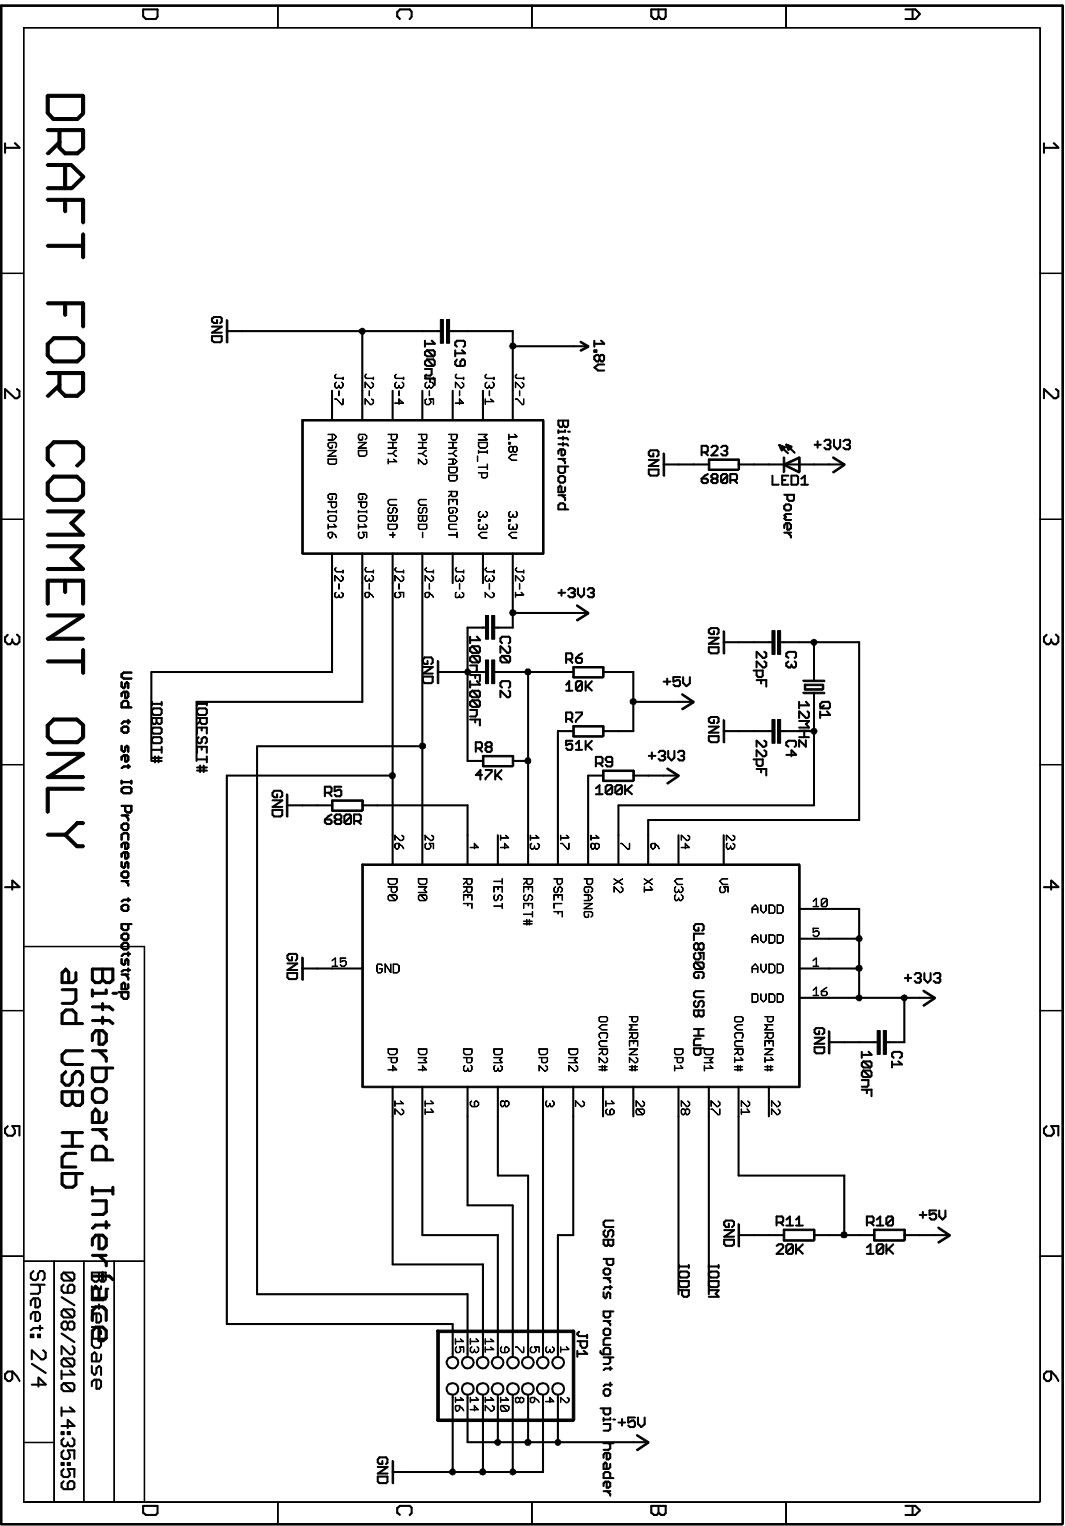

DRAFT FOR COMMENT ONLY

IO Controller

Biterbase	
09/08/2010 14:35:59	
Sheet:	4/4

DRAFT FOR COMMENT ONLY

Bitterboard Interbase and USB Hub

09/08/2010 14:35:59
Sheet: 2/4