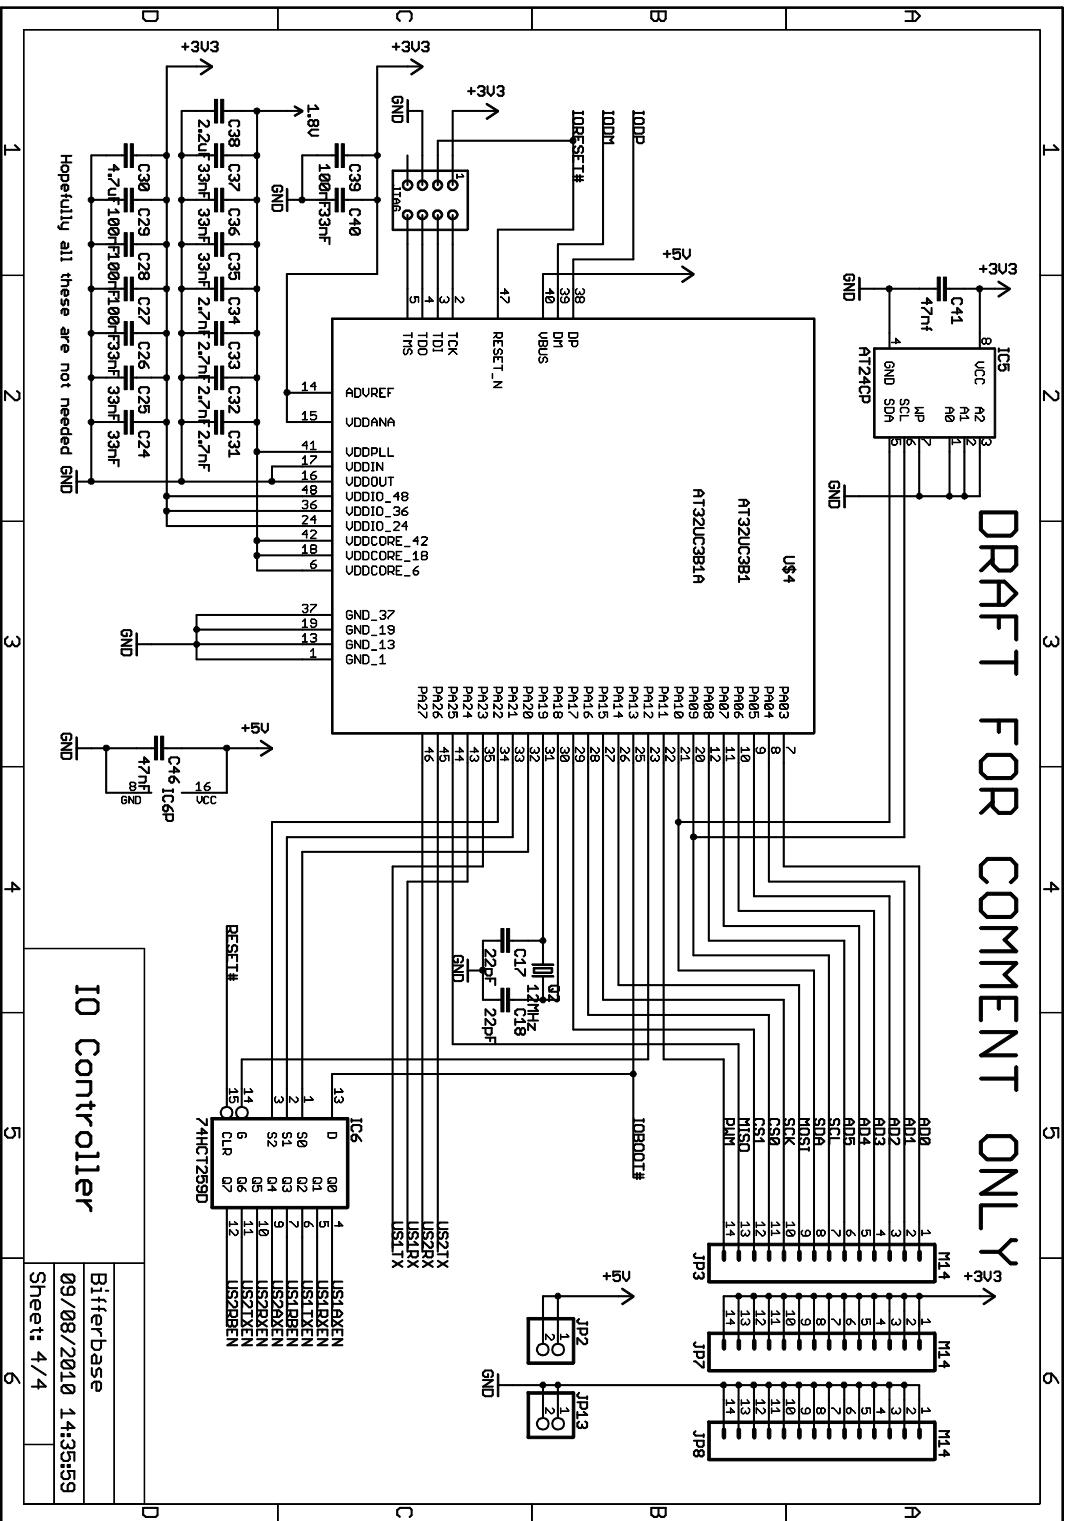

DRAFT FOR COMMENT ONLY

IO Controller

Biterbase	
09/08/2010 14:35:59	
Sheet:	4/4

DRAFT FOR COMMENT ONLY

Bitterboard Interbase and USB Hub

09/08/2010 14:35:59
Sheet: 2/4