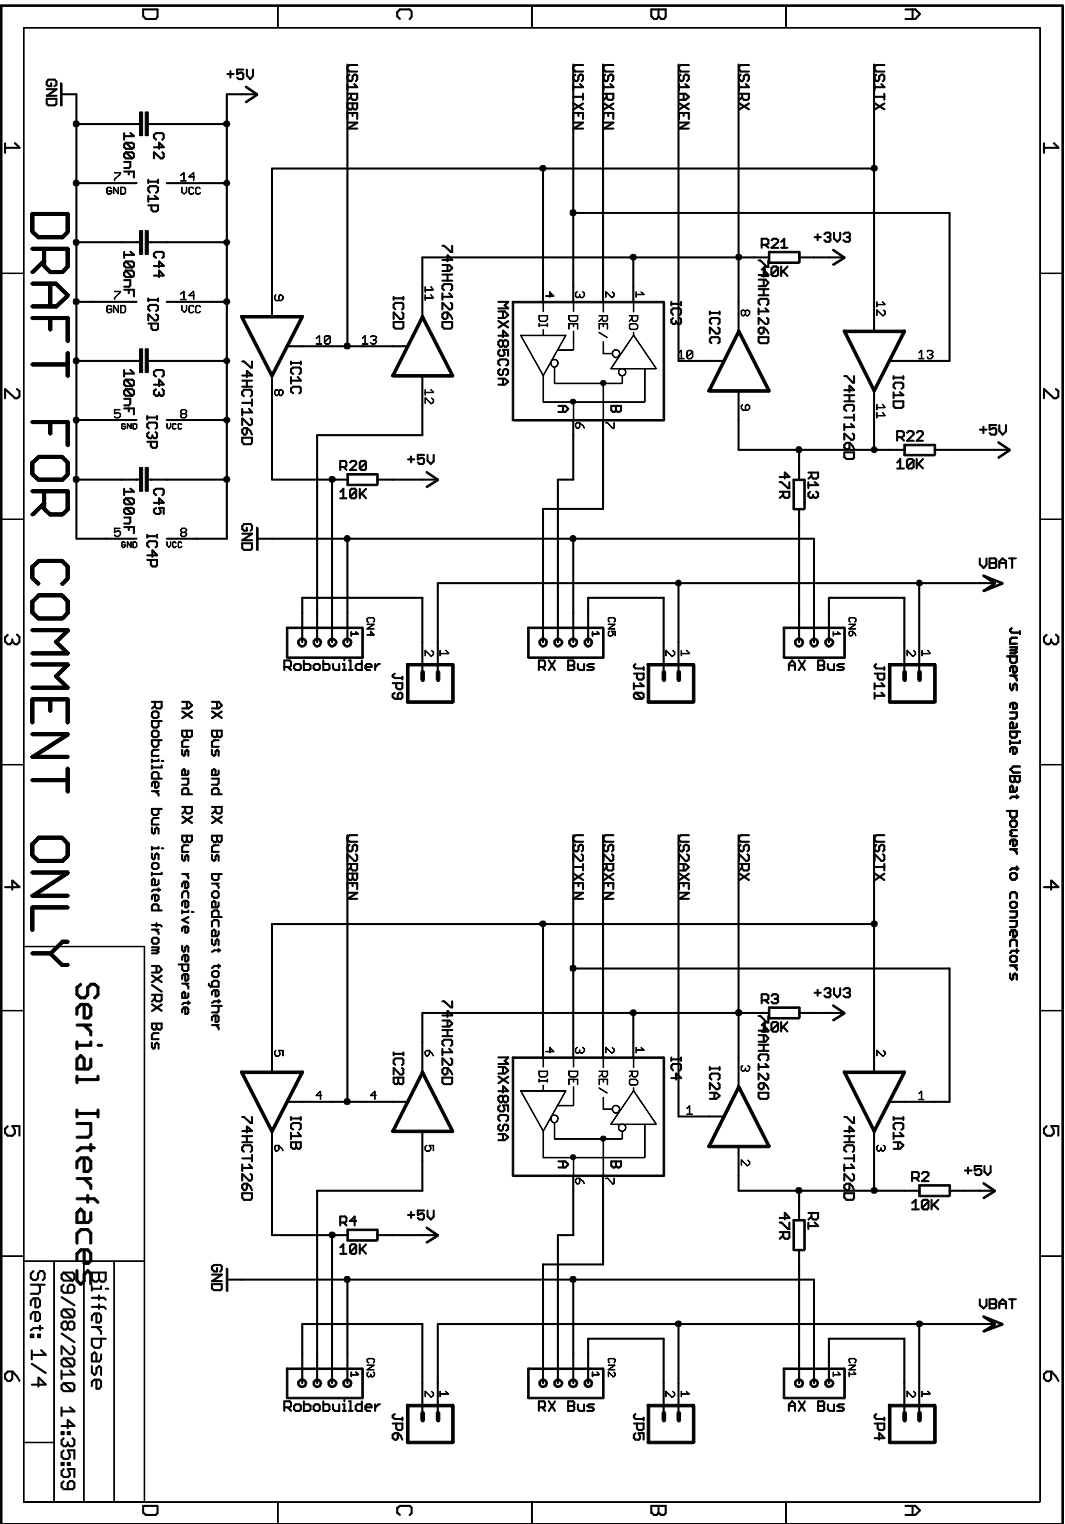

DRAFT FOR COMMENT ONLY

IO Controller

Biterbase	
09/08/2010 14:35:59	
Sheet:	4/4

DRAFT FOR COMMENT ONLY

Bitterboard Interbase and USB Hub

09/08/2010 14:35:59
Sheet: 2/4